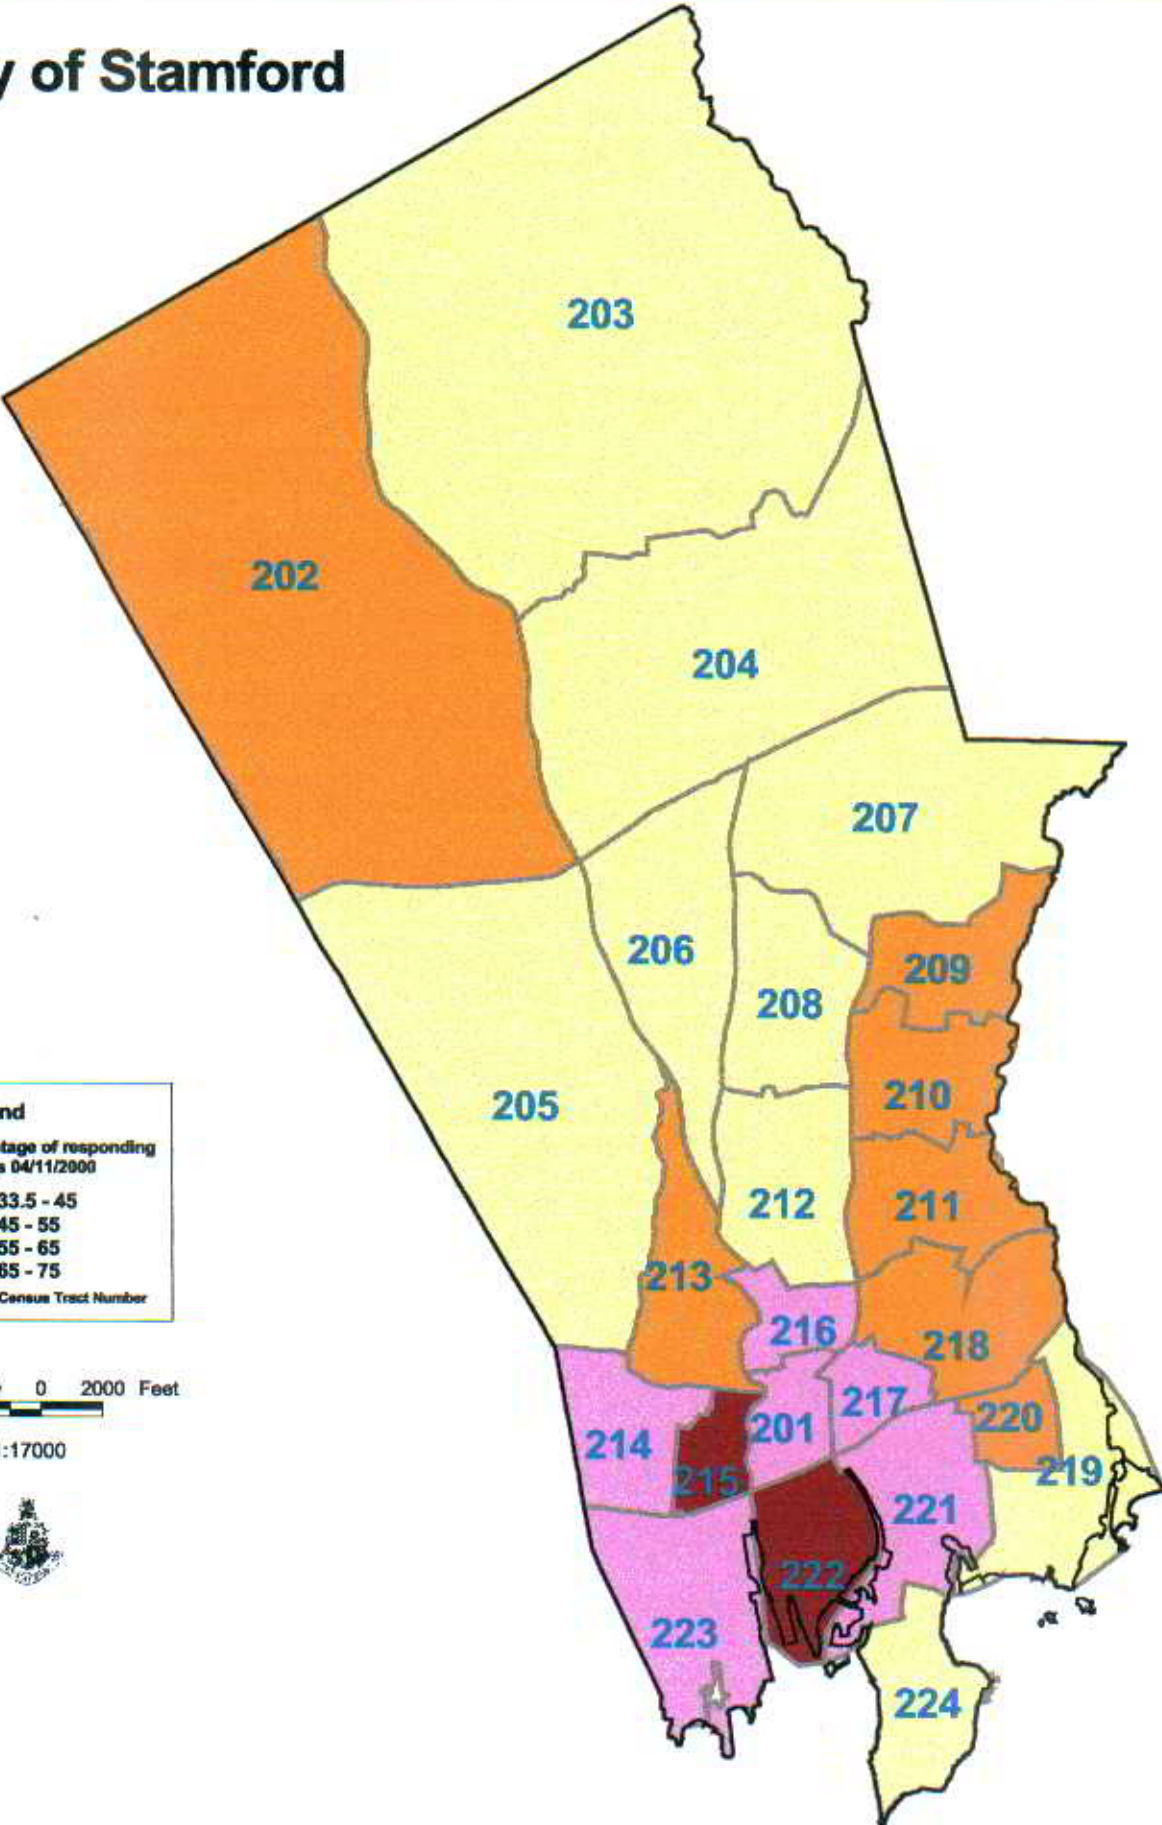

City of Stamford

Legend

Percentage of responding Houses 04/11/2000

- 33.5 - 45
- 45 - 55
- 55 - 65
- 65 - 75

214 Census Tract Number

2000 0 2000 Feet

1:17000